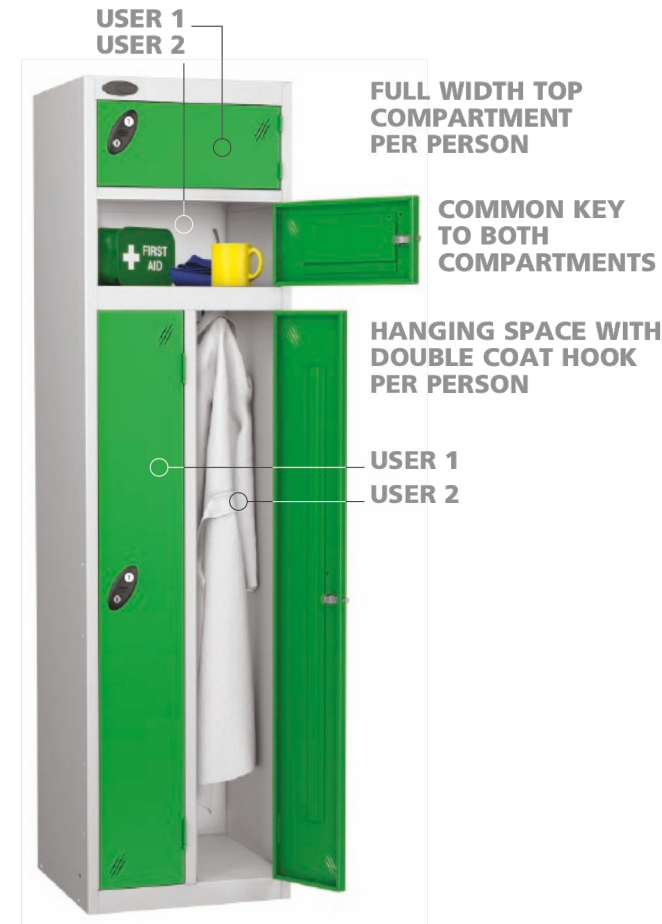

TWO PERSON LOCKER

- USER 1
  USER 2
- FULL WIDTH TOP COMPARTMENT PER PERSON
- COMMON KEY TO BOTH COMPARTMENTS
- HANGING SPACE WITH DOUBLE COAT HOOK PER PERSON
- USER 1
  USER 2

TWO PERSON LOCKER

Provides two sections per user with a common key to fit both. One, 180mm high, full width compartment at the top of the locker and a vertical compartment fitted with a double coat hook.

WIDTH 460mm
DEPTH 460mm
TOP DOOR HEIGHT 180mm