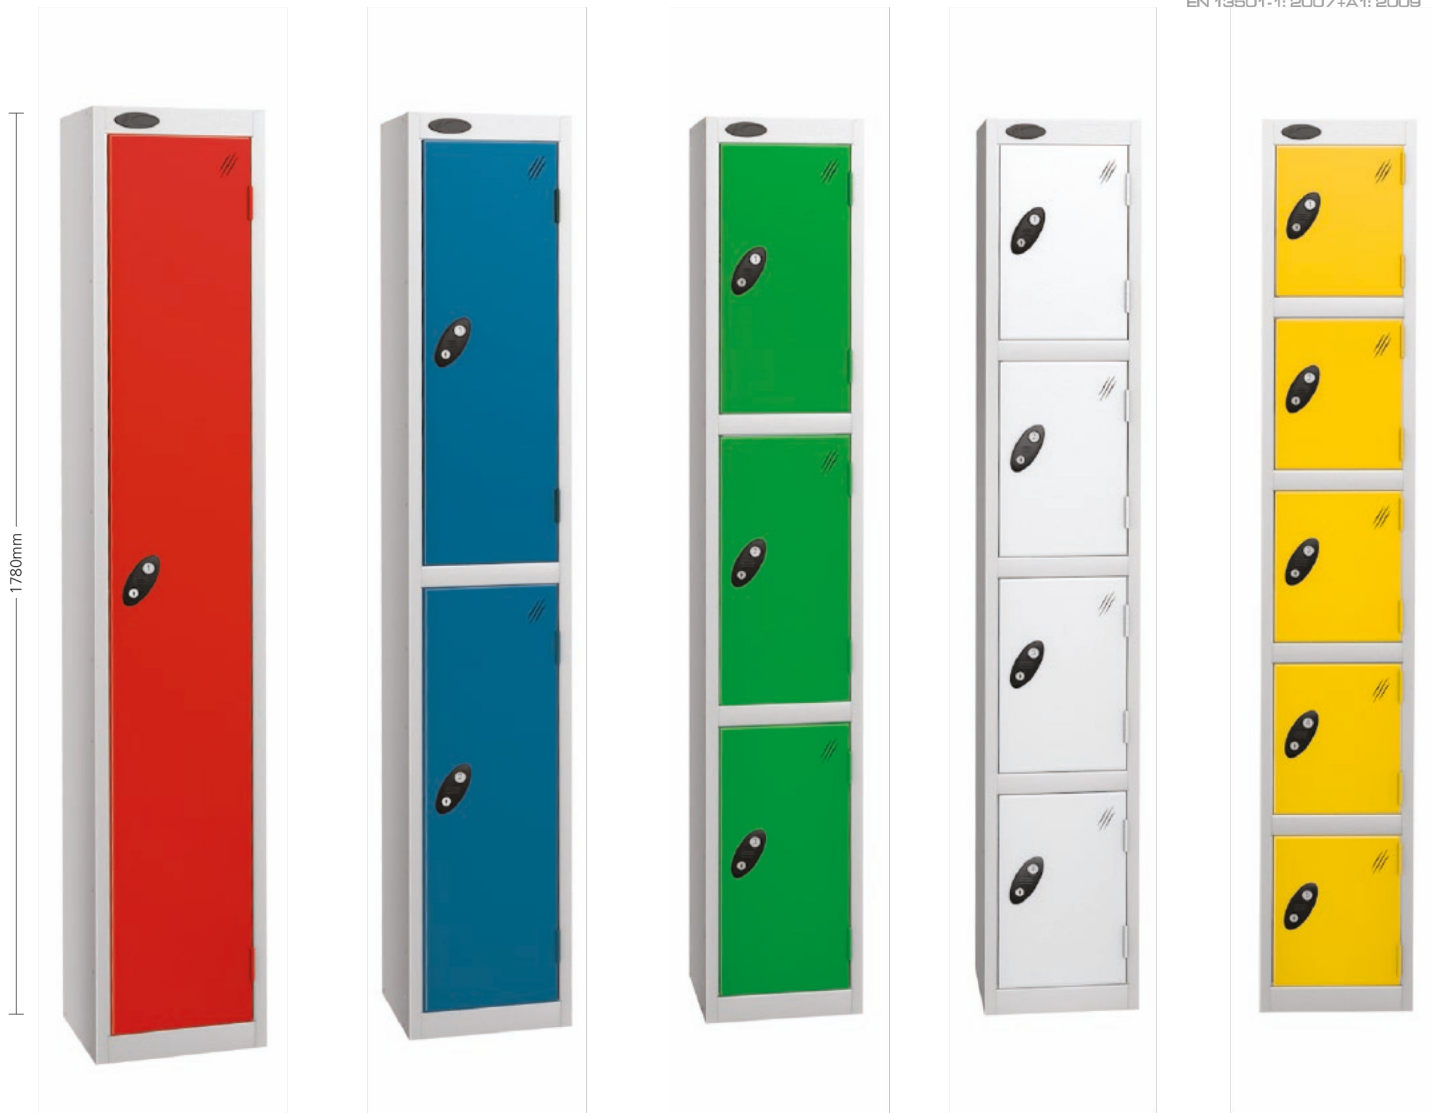

FULL HEIGHT STEEL LOCKERS

Stylish and secure storage solutions for your environment, lift the atmosphere with these bright and contemporary colours. Probe steel lockers are manufactured in the UK to the highest standards using **ACTIVECOAT** the high tech anti bacterial coating exclusive to Probe.