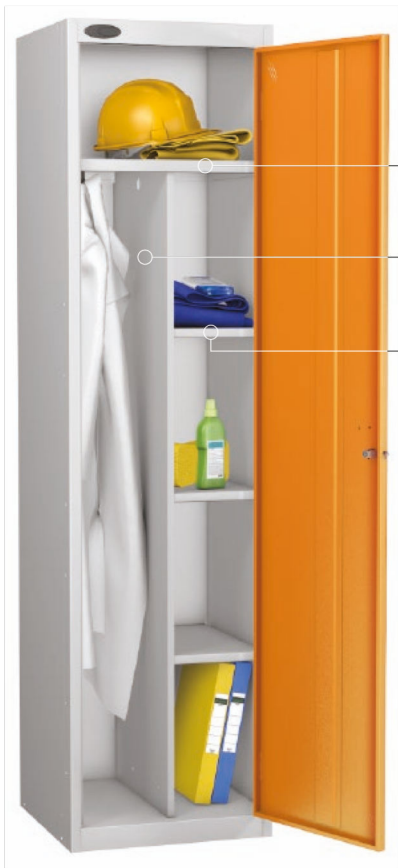

▲ = LOCKER BODY COLOUR

CLEAN ENVIRONMENT STEEL

Keeping clean garments and soiled work overalls separate can often be a problem. The Clean and Dirty Locker solves this by providing a centre partition with a double coat hook to either side. Identical in overall size, the Uniforms Locker has three handy shelves to one side of the partition.

CLEAN & DIRTY LOCKER

- FULL WIDTH TOP SHELF
- DOUBLE COAT HOOKS PER COMPARTMENT
- CENTRAL DIVIDER TO SEPARATE CLEAN FROM DIRTY GARMENTS

CLEAN & DIRTY LOCKER

Complete with full width internal top shelf 305mm high, vertical centre partition and two double coat hooks.

WIDTH 460mm
DEPTH 460mm
TOP COMPARTMENT HEIGHT 305mm

UNIFORM LOCKER

- FULL WIDTH TOP SHELF
- CENTRAL DIVIDER & DOUBLE COAT HOOK
- FIXED SHELVES GIVING CONVENIENT STORAGE

UNIFORMS LOCKER

Complete with full width internal top shelf 305mm high, vertical centre partition, double coat hook and a further three half width shelves.