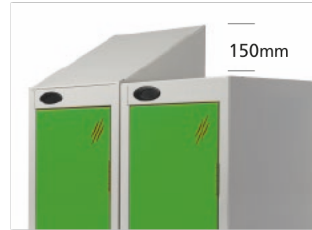

LEISURE LOCKERS DRY

SEE PAGES 4 AND 5 FOR COLOUR OPTIONS

OPTIONAL SLOPING TOP

Please request when ordering.

The optional sloping top, prevents the accumulation of rubbish and is available, on all standard 1780mm high lockers, at an additional cost.

SECURITY LOCKS

The Probe standard lock has a micro sprung 10 disc lock featuring 3000 serial combinations - all exclusive to Probe.

SIZE & STYLE

Probe Lockers are available in a large range of sizes, colours and door configurations to accommodate your changing room requirements.